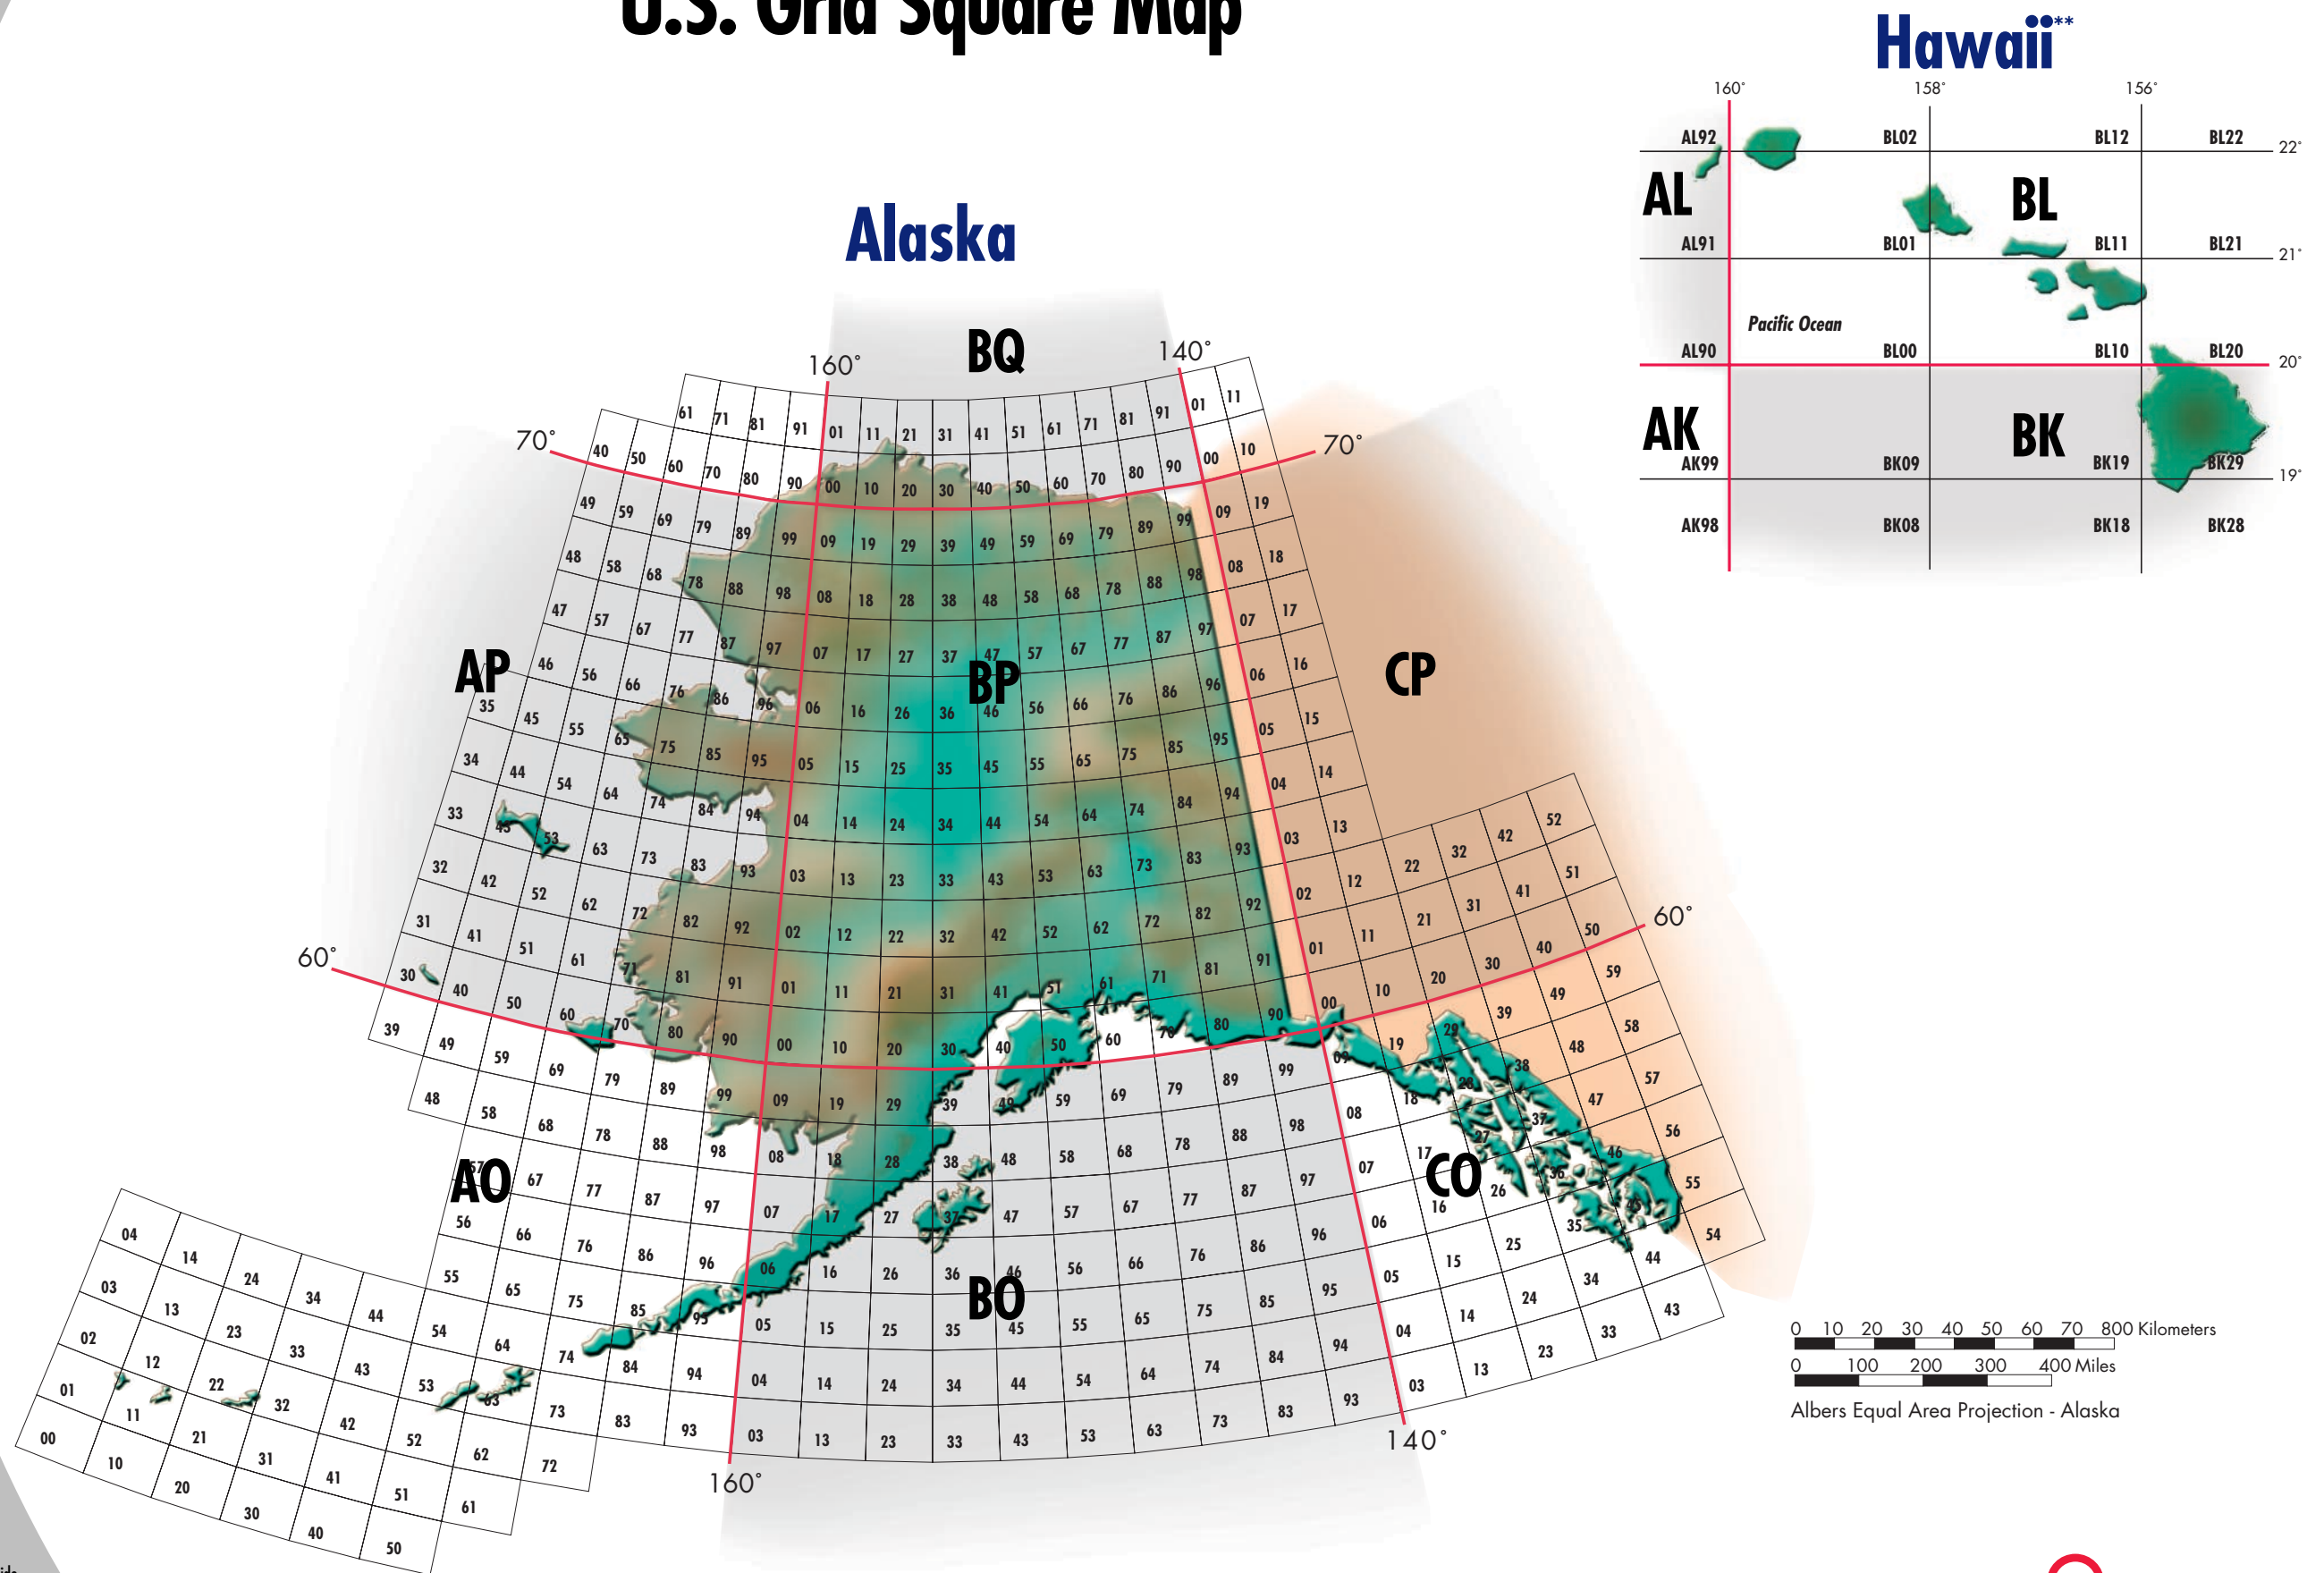

Early April, Spring Sprint—222 MHz

Early April, Spring Sprint—432 MHz

Early May, Spring Sprint—50 MHz

Mid May, Full Weekend
CQ National Fox Hunting Weekend

Early June, Full Weekend
ARRL VHF QSO Party

Mid June, Full Weekend,
SMIRK 6 meter QSO Party

Mid/Late June, Full Weekend
ARRL Field Day

Mid July,
CQ World Wide VHF Contest

Mid July, Full Weekend
IARU HF World Championships

Early August, Full Weekend
ARRL UHF Contest

Mid September, Full Weekend
ARRL September VHF QSO Party

Courtesy: **CQ Magazine & ARRL**

ICOM Grid Square Tips:

1. Say your grid square location when operating on VHF & UHF bands.
2. Many portable GPS receivers can read out Maidenhead* grid squares automatically.
3. Say your grid square letters phonetically.
  Example: for grid 13 in region DM say "delta, mike, one, three" on air.
4. Give your general location along with your grid square.
5. Have fun on VHF & UHF!

*An instrument of the Maidenhead Locator System (named after the town outside London where it was first conceived by a meeting of European VHF managers in 1980), a grid square measures 1° latitude by 2° longitude and measures approximately 70 x 100 miles in the continental US. A grid square is indicated by two letters (the field) and two numbers (the square).. "

From ARRL source: <http://www.arrl.org/locate/gridinfo.html>

©2002, ICOM America, Inc. The ICOM logo is a registered trademark of ICOM, Inc. AM-5024 10/02

U.S. Grid Square Map